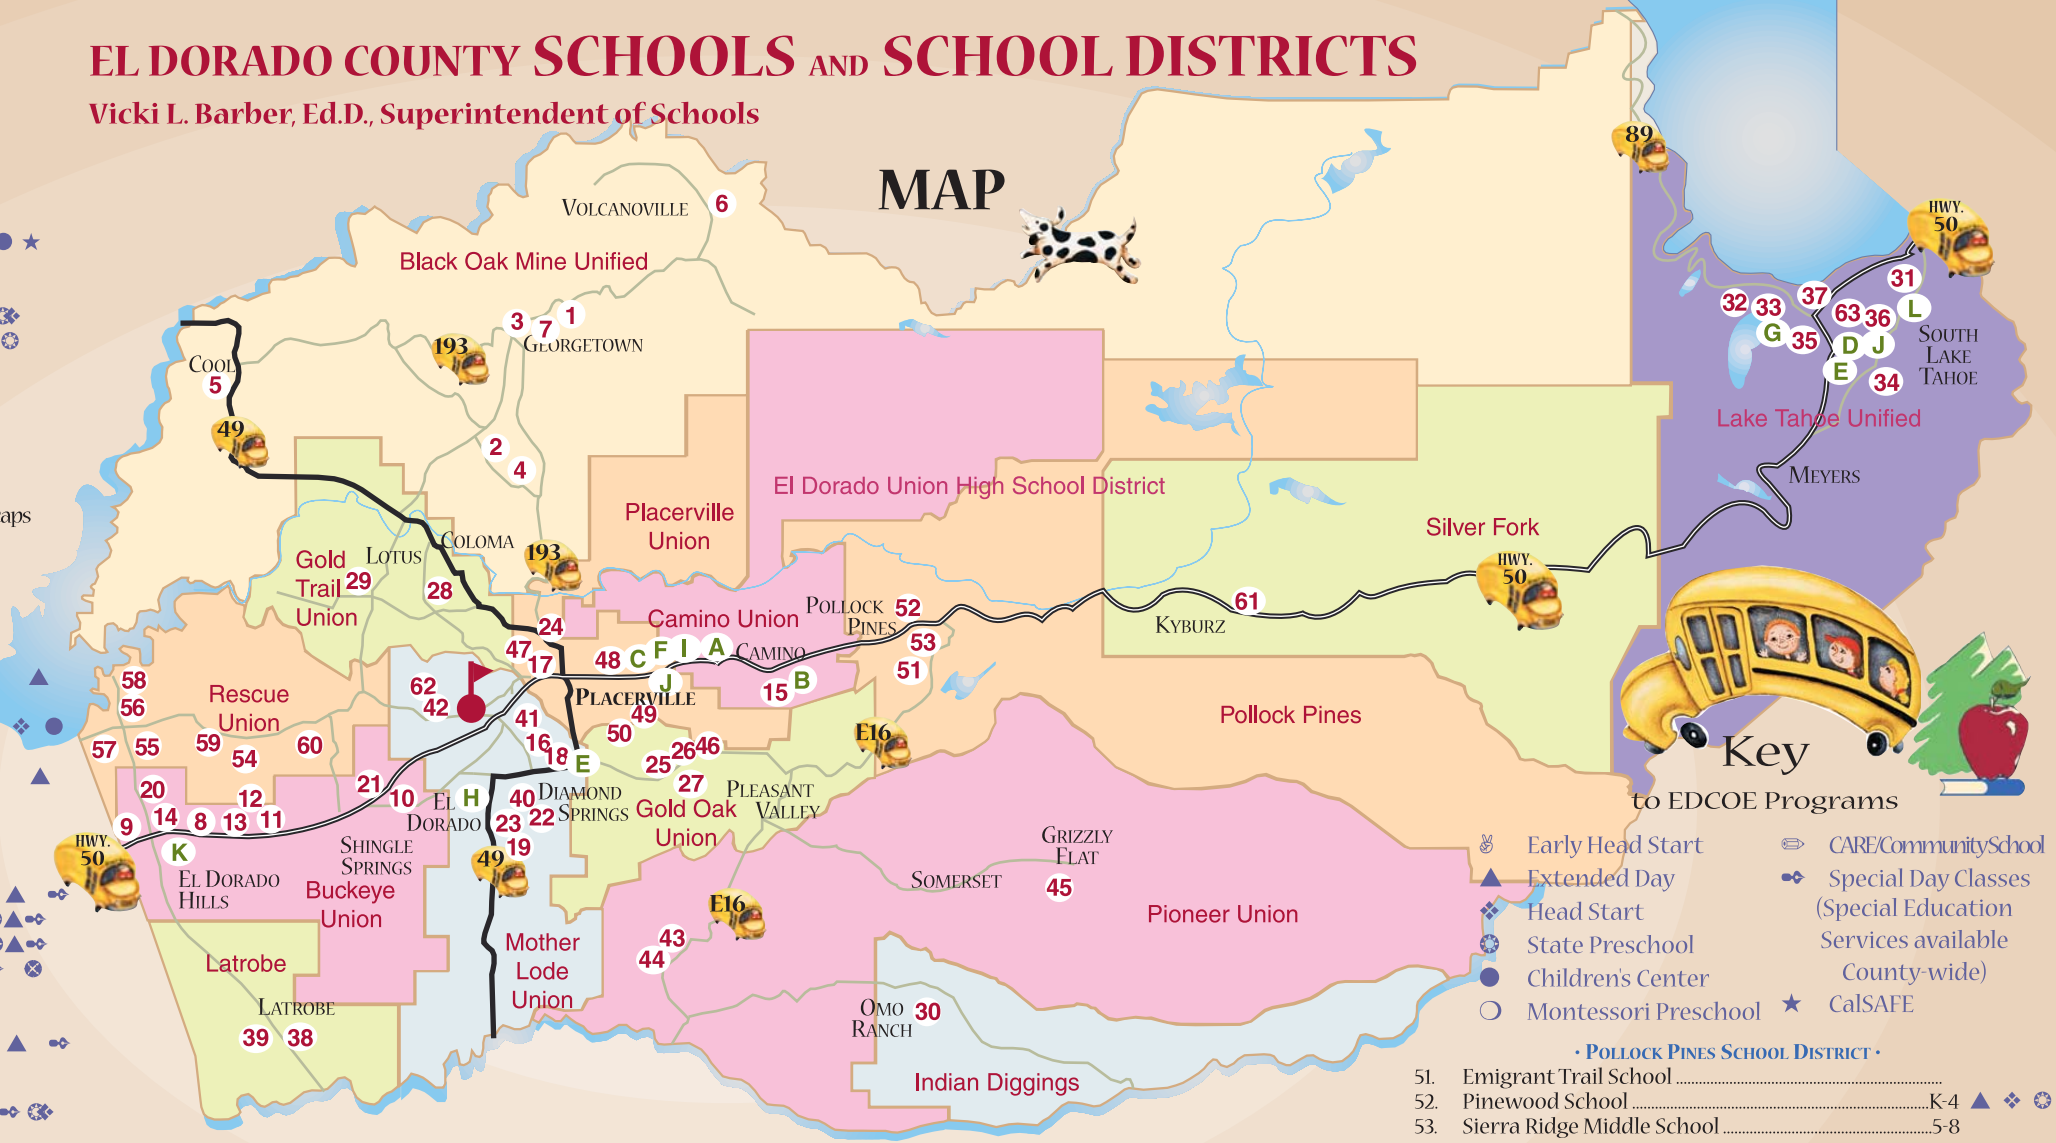

• INDIAN DIGGINGS SCHOOL DISTRICT •

30. Indian Diggings SchoolK-8

• LAKE TAHOE UNIFIED SCHOOL DISTRICT •

31. Bijou SchoolK-5
32. Transitional Learning Center9-12
33. Mt. Tallac High School-Continuation9-12
34. Sierra House SchoolK-5
35. South Tahoe High School9-12
36. South Tahoe Middle School6-8
37. Tahoe Valley SchoolK-5

• LATROBE SCHOOL DISTRICT •

38. Latrobe SchoolK-3

39. Miller's Hill School4-8

• MOTHER LODE UNION SCHOOL DISTRICT •

40. Charles Brown SchoolK-5
41. Herbert Green Middle School6-8
42. Indian Creek SchoolK-5

• PIONEER UNION SCHOOL DISTRICT •

43. Mountain Creek School6-8
44. Pioneer SchoolK-5
45. Grizzly Pines SchoolK-5
46. Hangtown Trade School - Charter7-12

• PLACERVILLE UNION SCHOOL DISTRICT •

47. Edwin Markham School6-8
48. Louisiana Schnell SchoolK-5
49. Sierra SchoolK-5
50. Placerville Community Day SchoolK-8